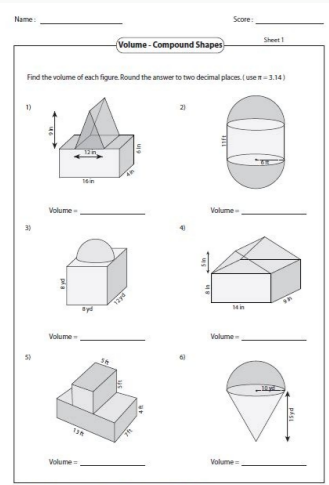

Area of Compound Shapes

1. Create a rectilinear shape to make the comparison statements correct.

4. Gemma is using square tiles to make shapes.

Is Gemma correct? Convince me.

2. Complete shape D following the

5. Freddy was asked to make a shape

1)

2)

3)

Name : _____

Score : _____

Surface Area - Square Pyramid

Example:

Surface area = base area + $\frac{1}{2}$ x perimeter x slant height

Base area = side x side = $6 \times 6 = 36 \text{ cm}^2$

Perimeter = $4 \times \text{side} = 4 \times 6 = 24 \text{ cm}$

Surface area = $36 + \frac{1}{2} \times 24 \times 10$
 $= 156 \text{ cm}^2$

Find the surface area of each square pyramid.

1)

Surface Area = _____

2)

Surface Area = _____

3)

Surface Area = _____

4)

Surface Area = _____

5)

Surface Area = _____

6)

Surface Area = _____